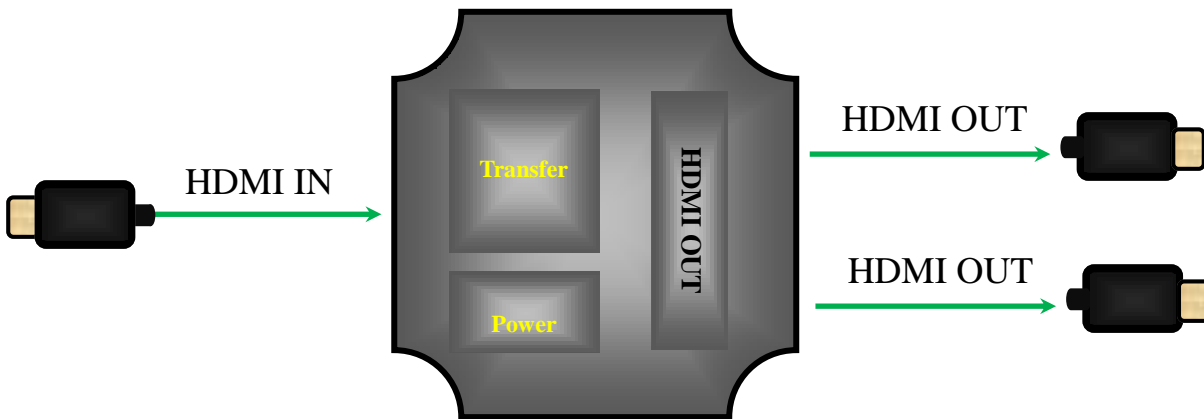

# Professional 4K60 HDMI Converter

**PD2022D (HDMI to 2\*HDMI)**

Version: 1.0

**Functional Diagram:**

**Product Introduction:**

DeviceWell professional-grade 4K 60 HDMI high-definition video converters PD2022D, a dedicated 4K60 HDMI signal conversion device to HDMI signals. The device integrates a 4K60 HDMI receiver and HDMI encoder, which can easily convert one 4K60 HDMI signal into two 4K60HDMI, and embed the audio in the input HDMI signal into the two output HDMI signals, supporting one HDMI input signal conversion Into two HDMI signal outputs. The PD2022D input signal is adaptive and the output resolution is consistent with the input, can be widely used in professional sports events, radio and television equipment, medical equipment, high-definition conference systems, high-definition teaching equipment, signal switching and multimedia advertising and other applications.

The Micro USB interface is also used for power supply of the device, which can be applied to the power supply system of USB mobile devices such as Power bank. In addition, the device is equipped with 1/4 hot shoe screw, which is convenient for professional users to fix the device.

### Product Features:

- ◆ Support 1 HDMI to 2 HDMI outputs
- ◆ Self-adaptive input and output resolution, the highest support: 4K60
- ◆ Support USB (5V) power supply system.
- ◆ 1/4 hot shoe fixed screw.
- ◆ Built-in clock recovery function
- ◆ Special functions can be customized.

### Interface Description:

No.	Function	No.	Function
1	HDMI IN	2	AUDIO OUT
3	USB Power Supply	4	HDMI OUT
5	HDMI OUT		